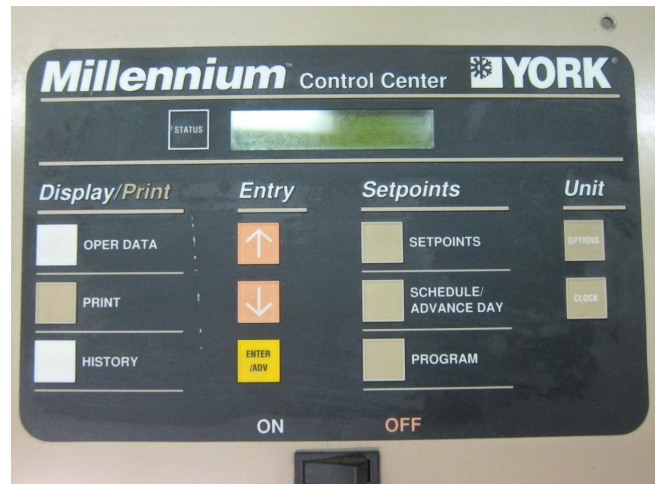

York Millennium Control Center

Specifications

Brand	York
Type	Millennium Control Center
Specification	display
Stock	1

Description

Used York Millennium Control Center

Used York Millennium Control Center including 031-02050-001 Rev A main board.